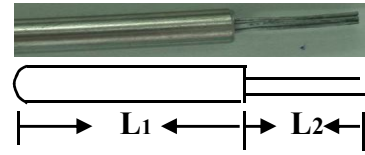

1. Type Range : K 、 J 、 E 、 T , Class : 0 · 7 5 .
2. Tube O.D. is 3 1 6 L. Inconel 600 : The above price x 2.5 ◦
3. The price is subject to change without any notice.
4. Your enquiry about RTD is also welcome.

Ex. : K-3.2-U-316-L1-L2

Registration Number : 51Q16273

PRC-002EW-107