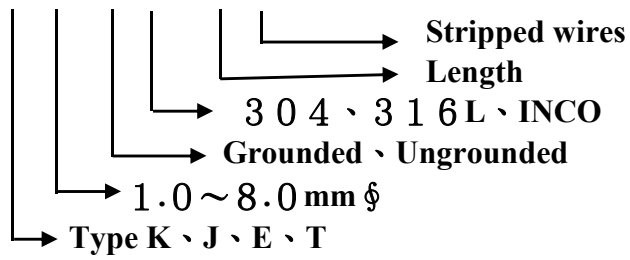

1. Type Range : K 、 J 、 E 、 T , Class : 0 · 7 5 .
2. Tube O.D. is 3 1 6 L. Inconel 600 : The above price x 2.5 ◦
3. The price is subject to change without any notice.
4. Your enquiry about RTD is also welcome.

Ex. : K-3.2-U-316-L1-L2

Registration Number : 51Q16273

PRC-002EW-107